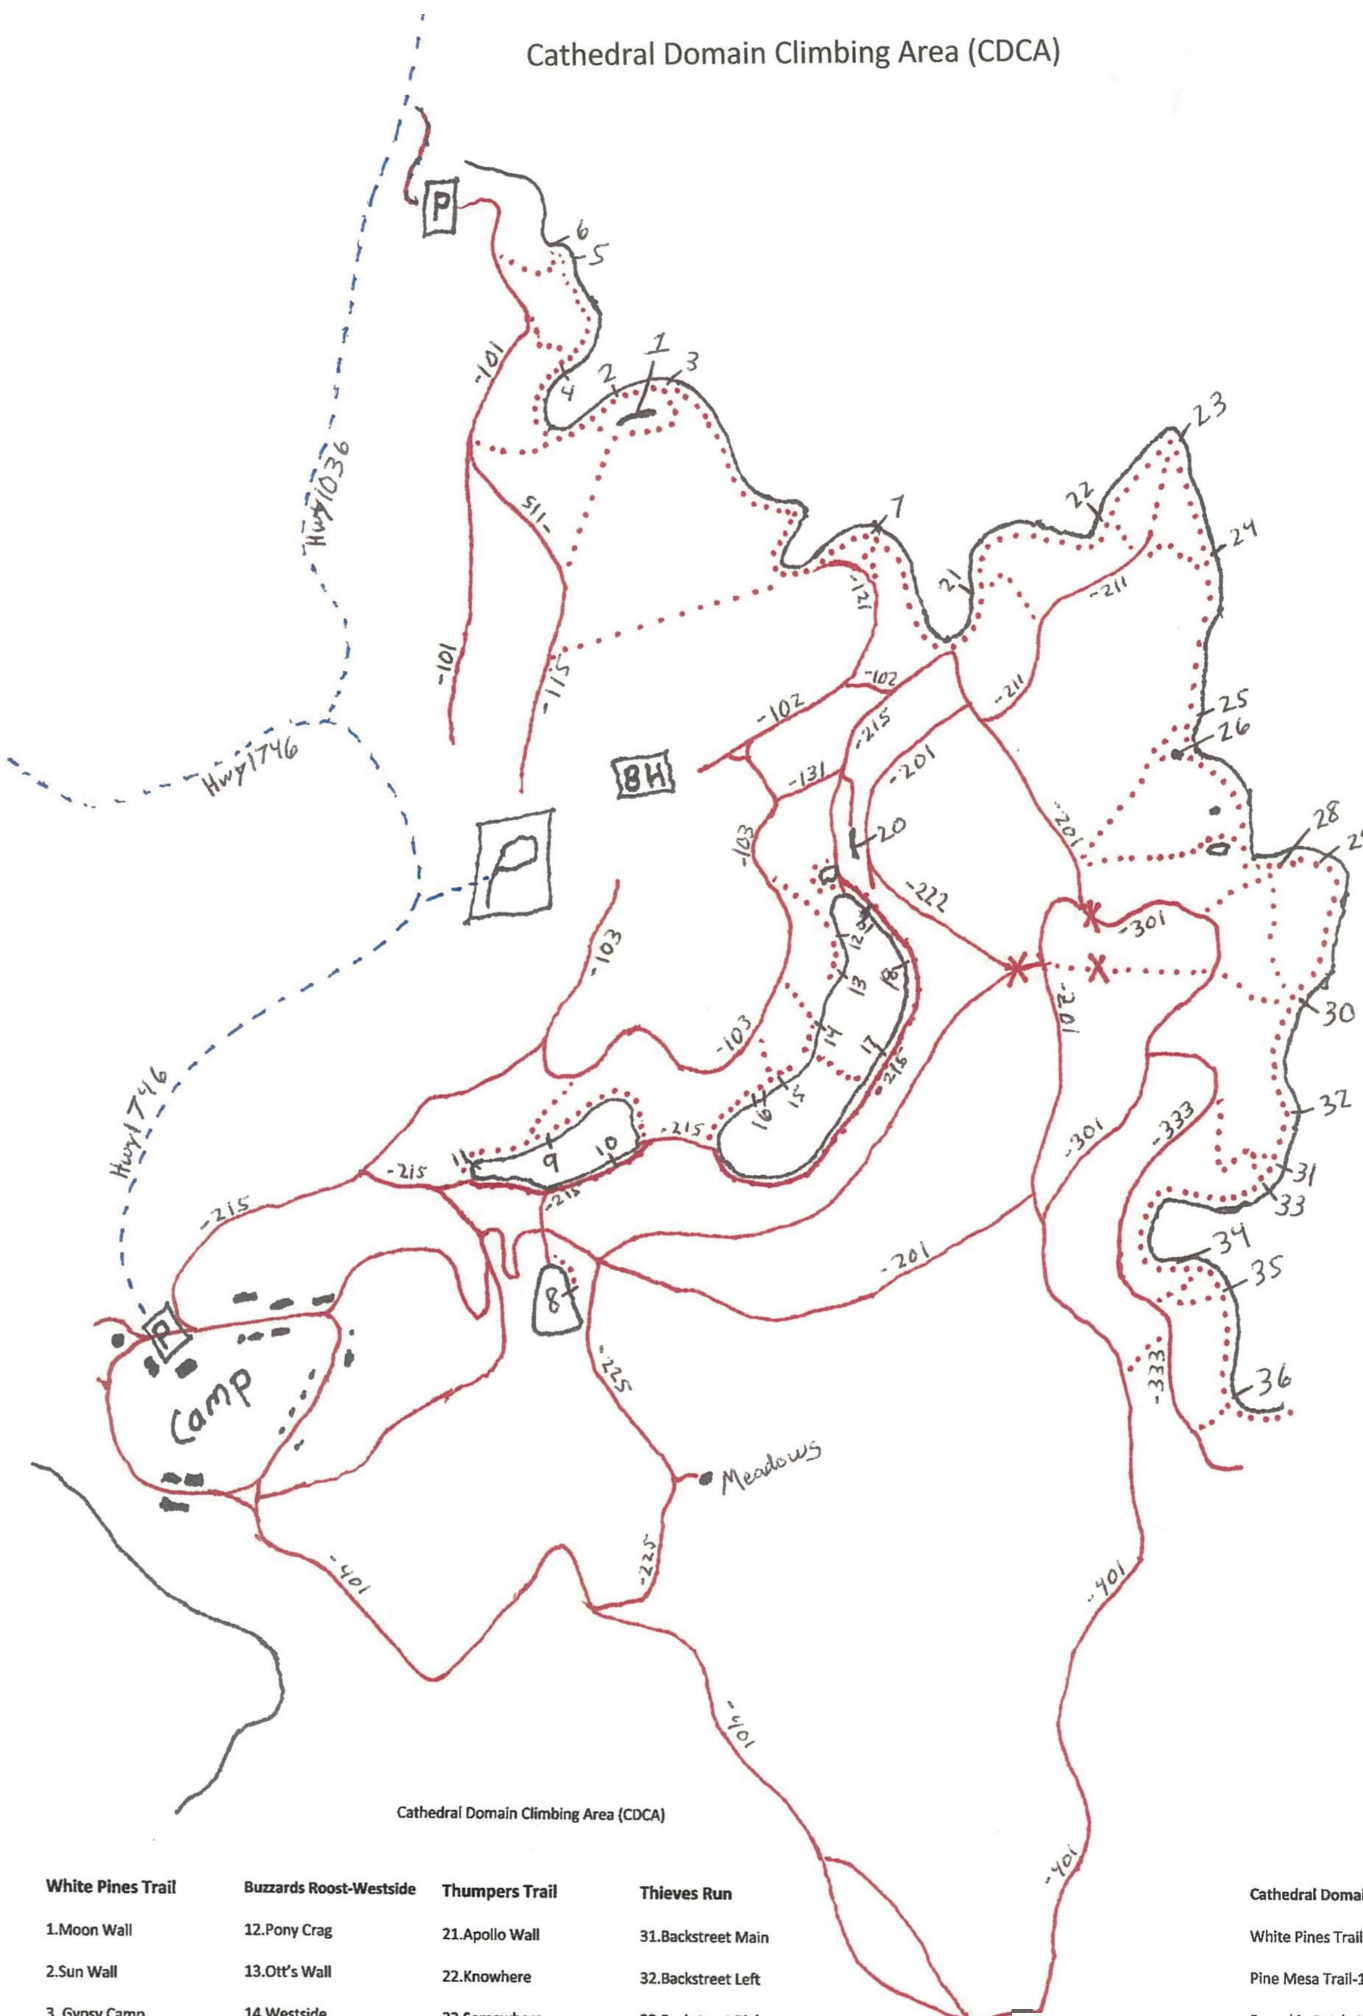

Cathedral Domain Climbing Area (CDCA)

Cathedral Domain Climbing Area (CDCA)

White Pines Trail

- 1. Moon Wall
- 2. Sun Wall
- 3. Gypsy Camp
- 4. Metro
- 5. Short Bus Crag
- 6. Sigmon Wall
- Pine Mesa Trail**
- 7. Pumpkin Patch
- Inner Loop Trail**
- 8. Wolfpen
- Patterson**
- 9. Patterson upper/lower tier
- 10. Eastface
- 11. BlueSky

Buzzards Roost-Westside

- 12. Pony Crag
- 13. Ott's Wall
- 14. Westside
- 15. Left Box
- 16. Litter Box Upper/Lower
- Buzzards Roost- Eastside**
- 17. Wind Tunnel
- 18. The Port
- 19. a Eden (Far right)
- 20. Hades

Thumpers Trail

- 21. Apollo Wall
- 22. Knowhere
- 23. Somewhere
- 24. Tower of Power
- Outer Mesa trail**
- 25. Beyond Cove
- 26. Gumdrop
- 27. Dead Cove
- Durbin Loop**
- 28. K-9 Crag
- 29. Big Wall
- 30. Slab Lab

Thieves Run

- 31. Backstreet Main
- 32. Backstreet Left
- 33. Backstreet Right
- 34. East Coast
- 35. Garden of Glen
- 36. Bedlam

Cathedral Domain Trails

- White Pines Trail-101
- Pine Mesa Trail-102
- Pumpkin Patch-121
- Inner Loop Trail-103
- Hades-131
- Outer Mesa Trail-201
- Thumper Trail-211
- 2 Bridges Trail-222
- Ridge Trail-215
- Durbin Loop-301
- Thieves Run Trail-333
- Bat Cave Trail-401
- Meadow Connection-225